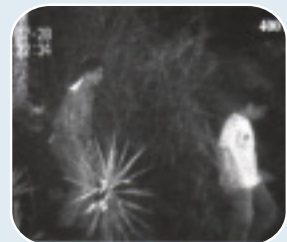

## Video Surveillance System

- Daylight and low light level TV camera for long range border and coastal surveillance and for airports and sensitive installation security systems.
- Effectively used by police forces in monitoring illegal activities. Installed on accurate pan and tilt pedestals to provide real time video images.
- Incorporates two interchangeable CCD cameras, black/white and color, in a single optical channel.
- Option for an ICCD camera with either B/W or color camera in a single optical channel.
- 1000 mm focal length continuous zoom lens
- Optical relay with three fields of view
- Suitable for interfacing to long-range systems such as LORROS® (Long Range Reconnaissance Observation System), or as stand-alone units for police and special forces.

VSS is a well-proven video surveillance camera for daylight and low light level applications. The camera is equipped with a powerful continuous zoom lens of 1:50 ratio in addition to the continuous zoom lens, the VSS incorporates a special optical FOV relay with three remotely controlled focal lengths - 2000 mm, 1000 mm and 330 mm lenses.

The operator has the option to select between color video, suitable for short and medium ranges, and B/W video - suitable for longer ranges and for lower illumination levels. Another configuration combines ICCD

camera with color CCD in the VSS. The ICCD configuration is used by police forces to track illegal activities and video recording during night operations utilizing an IR illumination source.

For more information [click here](#)