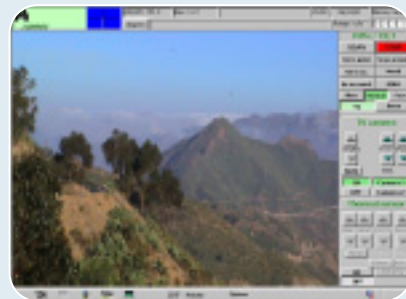

## Video Surveillance System

- Daylight and low light level TV camera for long range border and coastal surveillance and for airports and sensitive installation security systems.
- Effectively used by police forces in monitoring illegal activities. Installed on accurate pan and tilt pedestals to provide real time video images.
- Incorporates two interchangeable CCD cameras, black/white and color, in a single optical channel.
- Option for an ICCD camera with either B/W or color camera in a single optical channel.
- 1000 mm focal length continuous zoom lens
- Optical relay with three fields of view
- Suitable for interfacing to long-range systems such as LORROS® (Long Range Reconnaissance Observation System), or as stand-alone units for police and special forces.

VSS is a well-proven video surveillance camera for daylight and low light level applications. The camera is equipped with a powerful continuous zoom lens of 1:50 ratio in addition to the continuous zoom lens, the VSS incorporates a special optical FOV relay with three remotely controlled focal lengths - 2000 mm, 1000 mm and 330 mm lenses.

The operator has the option to select between color video, suitable for short and medium ranges, and B/W video - suitable for longer ranges and for lower illumination levels. Another configuration combines ICCD

camera with color CCD in the VSS. The ICCD configuration is used by police forces to track illegal activities and video recording during night operations utilizing an IR illumination source.

For more information [click here](#)